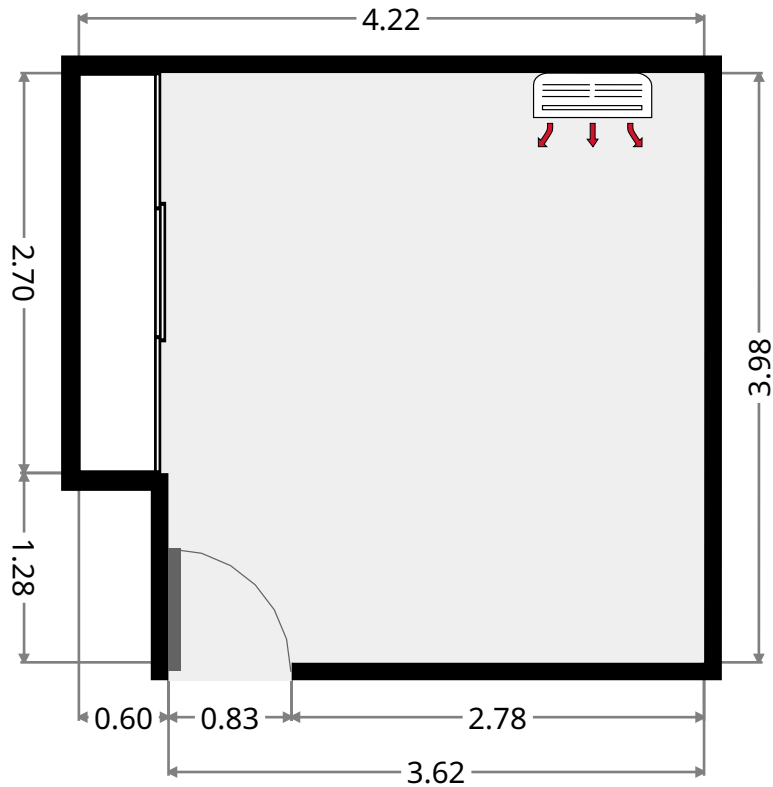

Study

Width: 2.42 m
 Length: 2.96 m
 Area: 6.88 m²
 Perimeter: 10.76 m

174 Wooster Street

Hall

Width: 4.24 m
 Length: 7.15 m
 Area: 13.50 m²
 Perimeter: 24.01 m

Bedroom

Width: 3.62 m
 Length: 3.63 m
 Area: 13.16 m²
 Perimeter: 14.51 m

Bathroom

Width: 2.01 m
Length: 3.56 m
Area: 6.48 m²
Perimeter: 11.15 m

174 Wooster Street

Toilet

Width: 0.91 m
Length: 1.52 m
Area: 1.39 m²
Perimeter: 4.87 m

Bedroom

Width: 3.98 m
Length: 4.22 m
Area: 16.00 m²
Perimeter: 16.39 m

THIS FLOORPLAN IS PROVIDED WITHOUT WARRANTY OF ANY KIND. SENSOPIA DISCLAIMS ANY WARRANTY INCLUDING, WITHOUT LIMITATION, SATISFACTORY QUALITY OR ACCURACY OF DIMENSIONS.

174 Wooster Street

Verandah

Width: 2.58 m
Length: 8.32 m
Area: 13.94 m²
Perimeter: 21.80 m

•
Width: 1.05 m
Length: 1.15 m
Area: 1.21 m²
Perimeter: 4.40 m

174 Wooster Street

Storage

Width: 1.49 m
Length: 2.26 m
Area: 3.36 m²
Perimeter: 7.49 m