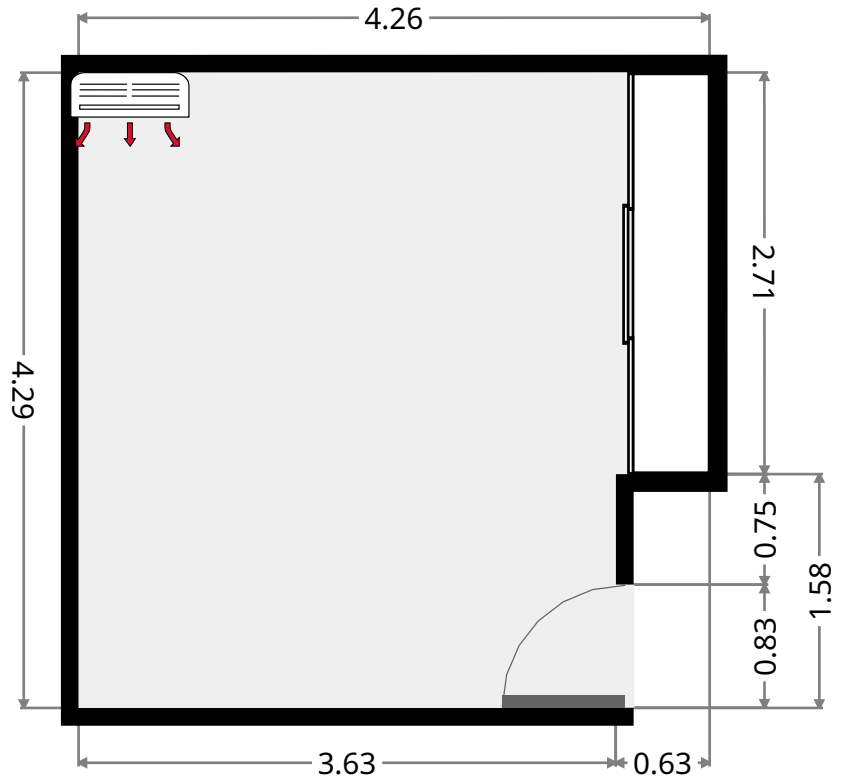

Study

Width: 2.42 m
 Length: 2.96 m
 Area: 6.88 m²
 Perimeter: 10.76 m

174 Wooster Street

Hall

Width: 4.24 m
 Length: 7.15 m
 Area: 13.50 m²
 Perimeter: 24.01 m

Bedroom

Width: 3.62 m
 Length: 3.63 m
 Area: 13.16 m²
 Perimeter: 14.51 m

THIS FLOORPLAN IS PROVIDED WITHOUT WARRANTY OF ANY KIND. SENSOPIA DISCLAIMS ANY WARRANTY INCLUDING, WITHOUT LIMITATION, SATISFACTORY QUALITY OR ACCURACY OF DIMENSIONS.

174 Wooster Street

Master Bedroom

Width: 4.26 m
Length: 4.29 m
Area: 17.26 m²
Perimeter: 17.09 m

Bathroom

Width: 2.01 m
Length: 3.56 m
Area: 6.48 m²
Perimeter: 11.15 m

174 Wooster Street

Toilet

Width: 0.91 m
Length: 1.52 m
Area: 1.39 m²
Perimeter: 4.87 m

Bedroom

Width: 3.98 m
Length: 4.22 m
Area: 16.00 m²
Perimeter: 16.39 m

•
Width: 1.05 m
Length: 1.15 m
Area: 1.21 m²
Perimeter: 4.40 m

174 Wooster Street

Storage

Width: 1.49 m
Length: 2.26 m
Area: 3.36 m²
Perimeter: 7.49 m