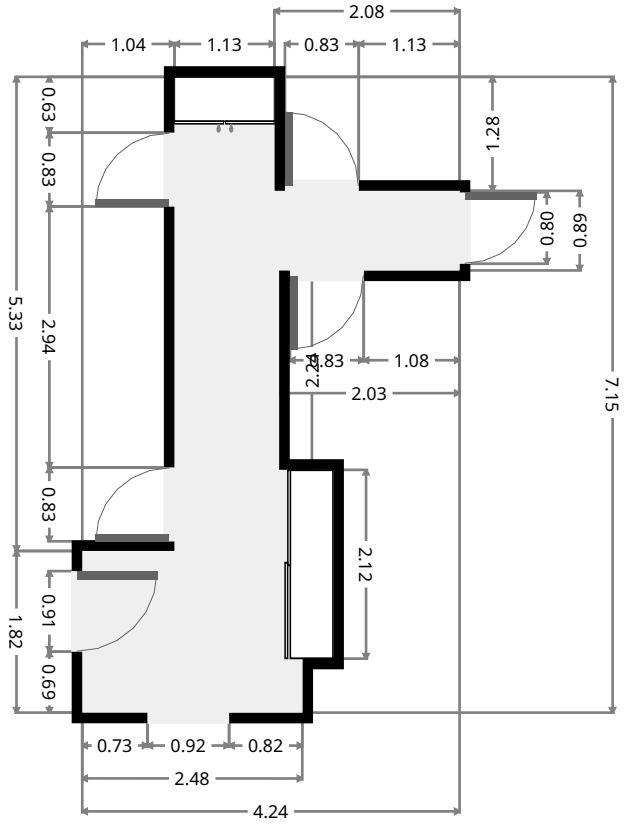

Study

Width: 2.42 m
 Length: 2.96 m
 Area: 6.88 m²
 Perimeter: 10.76 m

174 Wooster Street

Hall

Width: 4.24 m
 Length: 7.15 m
 Area: 13.50 m²
 Perimeter: 24.01 m

Bedroom

Width: 3.62 m
 Length: 3.63 m
 Area: 13.16 m²
 Perimeter: 14.51 m

THIS FLOORPLAN IS PROVIDED WITHOUT WARRANTY OF ANY KIND. SENSOPIA DISCLAIMS ANY WARRANTY INCLUDING, WITHOUT LIMITATION, SATISFACTORY QUALITY OR ACCURACY OF DIMENSIONS.

174 Wooster Street

Master Bedroom

Width: 4.26 m
Length: 4.29 m
Area: 17.26 m²
Perimeter: 17.09 m

Bathroom

Width: 2.01 m
Length: 3.56 m
Area: 6.48 m²
Perimeter: 11.15 m

174 Wooster Street

Toilet

Width: 0.91 m
Length: 1.52 m
Area: 1.39 m²
Perimeter: 4.87 m

Bedroom

Width: 3.98 m
Length: 4.22 m
Area: 16.00 m²
Perimeter: 16.39 m

•
Width: 1.05 m
Length: 1.15 m
Area: 1.21 m²
Perimeter: 4.40 m

174 Wooster Street

Storage

Width: 1.49 m
Length: 2.26 m
Area: 3.36 m²
Perimeter: 7.49 m