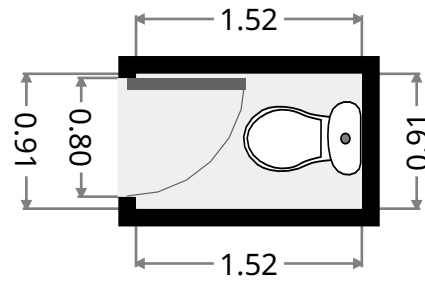

Study

Width: 2.42 m
 Length: 2.96 m
 Area: 6.88 m²
 Perimeter: 10.76 m

174 Wooster Street

Hall

Width: 4.24 m
 Length: 7.15 m
 Area: 13.50 m²
 Perimeter: 24.01 m

Bedroom

Width: 3.62 m
 Length: 3.63 m
 Area: 13.16 m²
 Perimeter: 14.51 m

Bathroom

Width: 2.01 m
Length: 3.56 m
Area: 6.48 m²
Perimeter: 11.15 m

174 Wooster Street

Toilet

Width: 0.91 m
Length: 1.52 m
Area: 1.39 m²
Perimeter: 4.87 m

Bedroom

Width: 3.98 m
Length: 4.22 m
Area: 16.00 m²
Perimeter: 16.39 m

THIS FLOORPLAN IS PROVIDED WITHOUT WARRANTY OF ANY KIND. SENSOPIA DISCLAIMS ANY WARRANTY INCLUDING, WITHOUT LIMITATION, SATISFACTORY QUALITY OR ACCURACY OF DIMENSIONS.

174 Wooster Street

Verandah

Width: 2.58 m
Length: 8.32 m
Area: 13.94 m²
Perimeter: 21.80 m

•
Width: 1.05 m
Length: 1.15 m
Area: 1.21 m²
Perimeter: 4.40 m

174 Wooster Street

Storage

Width: 1.49 m
Length: 2.26 m
Area: 3.36 m²
Perimeter: 7.49 m