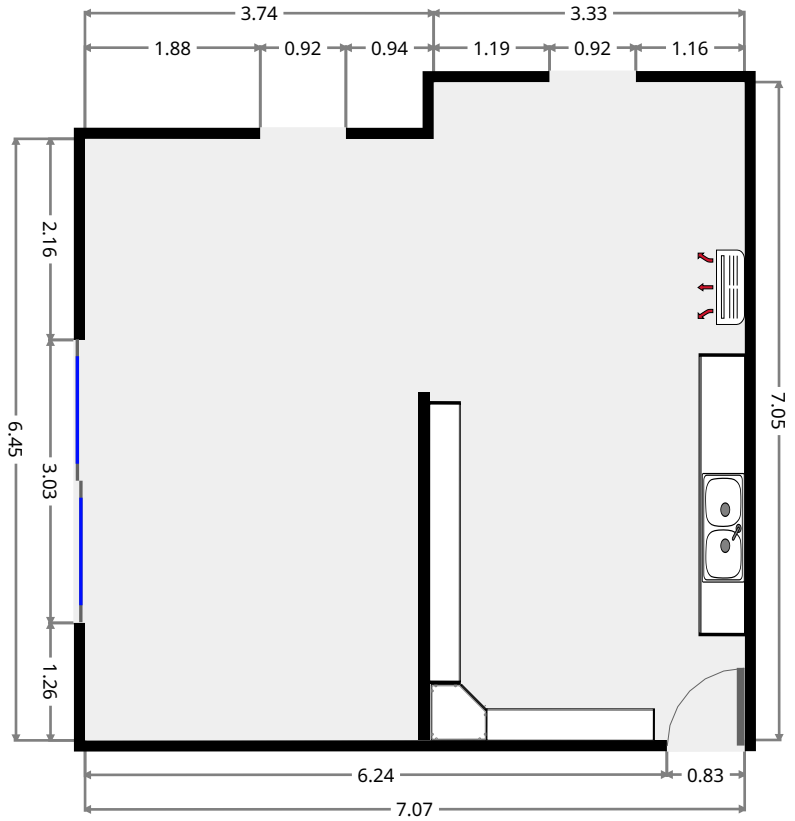

Study

Width: 2.42 m
 Length: 2.96 m
 Area: 6.88 m²
 Perimeter: 10.76 m

174 Wooster Street

Hall

Width: 4.24 m
 Length: 7.15 m
 Area: 13.50 m²
 Perimeter: 24.01 m

Bedroom

Width: 3.62 m
 Length: 3.63 m
 Area: 13.16 m²
 Perimeter: 14.51 m

THIS FLOORPLAN IS PROVIDED WITHOUT WARRANTY OF ANY KIND. SENSOPIA DISCLAIMS ANY WARRANTY INCLUDING, WITHOUT LIMITATION, SATISFACTORY QUALITY OR ACCURACY OF DIMENSIONS.

174 Wooster Street

Master Bedroom

Width: 4.26 m
Length: 4.29 m
Area: 17.26 m²
Perimeter: 17.09 m

Bathroom

Width: 2.01 m
Length: 3.56 m
Area: 6.48 m²
Perimeter: 11.15 m

174 Wooster Street

Toilet

Width: 0.91 m
Length: 1.52 m
Area: 1.39 m²
Perimeter: 4.87 m

Bedroom

Width: 3.98 m
Length: 4.22 m
Area: 16.00 m²
Perimeter: 16.39 m

•
Width: 1.05 m
Length: 1.15 m
Area: 1.21 m²
Perimeter: 4.40 m

174 Wooster Street

Storage

Width: 1.49 m
Length: 2.26 m
Area: 3.36 m²
Perimeter: 7.49 m