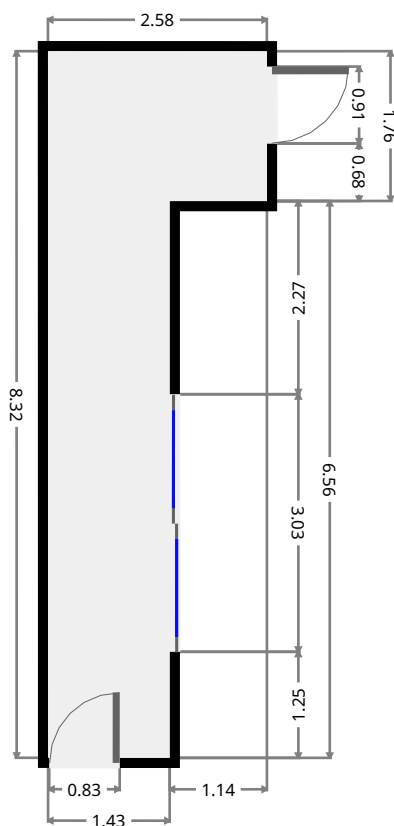

Study

Width: 2.42 m
 Length: 2.96 m
 Area: 6.88 m²
 Perimeter: 10.76 m

174 Wooster Street

Hall

Width: 4.24 m
 Length: 7.15 m
 Area: 13.50 m²
 Perimeter: 24.01 m

Bedroom

Width: 3.62 m
 Length: 3.63 m
 Area: 13.16 m²
 Perimeter: 14.51 m

Bathroom

Width: 2.01 m
Length: 3.56 m
Area: 6.48 m²
Perimeter: 11.15 m

174 Wooster Street

Toilet

Width: 0.91 m
Length: 1.52 m
Area: 1.39 m²
Perimeter: 4.87 m

Bedroom

Width: 3.98 m
Length: 4.22 m
Area: 16.00 m²
Perimeter: 16.39 m

THIS FLOORPLAN IS PROVIDED WITHOUT WARRANTY OF ANY KIND. SENSOPIA DISCLAIMS ANY WARRANTY INCLUDING, WITHOUT LIMITATION, SATISFACTORY QUALITY OR ACCURACY OF DIMENSIONS.

174 Wooster Street

Verandah

Width: 2.58 m
Length: 8.32 m
Area: 13.94 m²
Perimeter: 21.80 m

•
Width: 1.05 m
Length: 1.15 m
Area: 1.21 m²
Perimeter: 4.40 m

174 Wooster Street

Storage

Width: 1.49 m
Length: 2.26 m
Area: 3.36 m²
Perimeter: 7.49 m