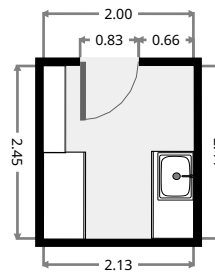

Laundry Room

Width: 2.13 m
Length: 2.44 m
Area: 5.18 m²
Perimeter: 9.13 m