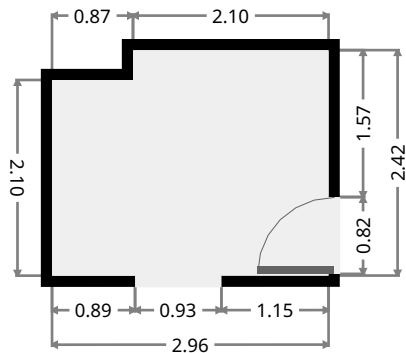

Study

Width: 2.42 m
 Length: 2.96 m
 Area: 6.88 m²
 Perimeter: 10.76 m

174 Wooster Street

Hall

Width: 4.24 m
 Length: 7.15 m
 Area: 13.50 m²
 Perimeter: 24.01 m

Bedroom

Width: 3.62 m
 Length: 3.63 m
 Area: 13.16 m²
 Perimeter: 14.51 m

THIS FLOORPLAN IS PROVIDED WITHOUT WARRANTY OF ANY KIND. SENSOPIA DISCLAIMS ANY WARRANTY INCLUDING, WITHOUT LIMITATION, SATISFACTORY QUALITY OR ACCURACY OF DIMENSIONS.

174 Wooster Street

Master Bedroom

Width: 4.26 m
Length: 4.29 m
Area: 17.26 m²
Perimeter: 17.09 m

Bathroom

Width: 2.01 m
Length: 3.56 m
Area: 6.48 m²
Perimeter: 11.15 m

174 Wooster Street

Toilet

Width: 0.91 m
Length: 1.52 m
Area: 1.39 m²
Perimeter: 4.87 m

Bedroom

Width: 3.98 m
Length: 4.22 m
Area: 16.00 m²
Perimeter: 16.39 m

•
Width: 1.05 m
Length: 1.15 m
Area: 1.21 m²
Perimeter: 4.40 m

174 Wooster Street

Storage

Width: 1.49 m
Length: 2.26 m
Area: 3.36 m²
Perimeter: 7.49 m