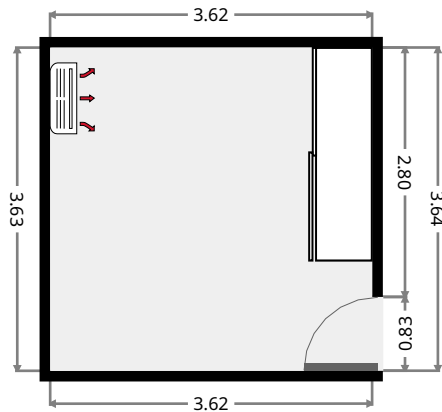

Study

Width: 2.42 m
 Length: 2.96 m
 Area: 6.88 m²
 Perimeter: 10.76 m

174 Wooster Street

Hall

Width: 4.24 m
 Length: 7.15 m
 Area: 13.50 m²
 Perimeter: 24.01 m

Bedroom

Width: 3.62 m
 Length: 3.63 m
 Area: 13.16 m²
 Perimeter: 14.51 m

THIS FLOORPLAN IS PROVIDED WITHOUT WARRANTY OF ANY KIND. SENSOPIA DISCLAIMS ANY WARRANTY INCLUDING, WITHOUT LIMITATION, SATISFACTORY QUALITY OR ACCURACY OF DIMENSIONS.

174 Wooster Street

Master Bedroom

Width: 4.26 m
Length: 4.29 m
Area: 17.26 m²
Perimeter: 17.09 m

Bathroom

Width: 2.01 m
Length: 3.56 m
Area: 6.48 m²
Perimeter: 11.15 m

174 Wooster Street

Toilet

Width: 0.91 m
Length: 1.52 m
Area: 1.39 m²
Perimeter: 4.87 m

Bedroom

Width: 3.98 m
Length: 4.22 m
Area: 16.00 m²
Perimeter: 16.39 m

•
Width: 1.05 m
Length: 1.15 m
Area: 1.21 m²
Perimeter: 4.40 m

174 Wooster Street

Storage

Width: 1.49 m
Length: 2.26 m
Area: 3.36 m²
Perimeter: 7.49 m