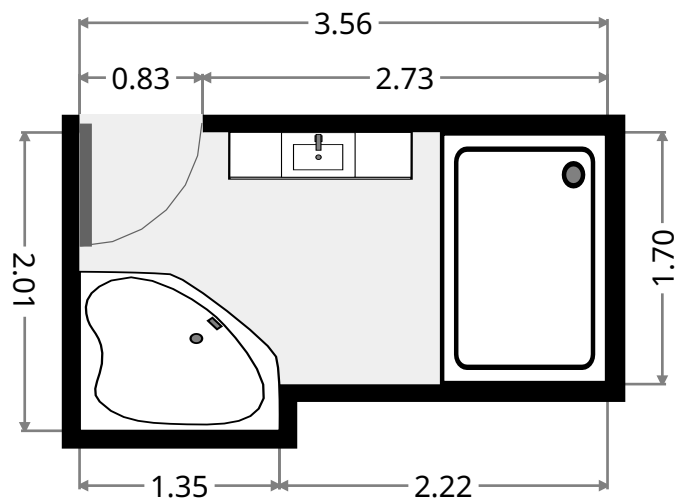

Study

Width: 2.42 m
 Length: 2.96 m
 Area: 6.88 m²
 Perimeter: 10.76 m

174 Wooster Street

Hall

Width: 4.24 m
 Length: 7.15 m
 Area: 13.50 m²
 Perimeter: 24.01 m

Bedroom

Width: 3.62 m
 Length: 3.63 m
 Area: 13.16 m²
 Perimeter: 14.51 m

THIS FLOORPLAN IS PROVIDED WITHOUT WARRANTY OF ANY KIND. SENSOPIA DISCLAIMS ANY WARRANTY INCLUDING, WITHOUT LIMITATION, SATISFACTORY QUALITY OR ACCURACY OF DIMENSIONS.

174 Wooster Street

Master Bedroom

Width: 4.26 m
Length: 4.29 m
Area: 17.26 m²
Perimeter: 17.09 m

Bathroom

Width: 2.01 m
Length: 3.56 m
Area: 6.48 m²
Perimeter: 11.15 m

174 Wooster Street

Toilet

Width: 0.91 m
Length: 1.52 m
Area: 1.39 m²
Perimeter: 4.87 m

Bedroom

Width: 3.98 m
Length: 4.22 m
Area: 16.00 m²
Perimeter: 16.39 m

•
Width: 1.05 m
Length: 1.15 m
Area: 1.21 m²
Perimeter: 4.40 m

174 Wooster Street

Storage

Width: 1.49 m
Length: 2.26 m
Area: 3.36 m²
Perimeter: 7.49 m