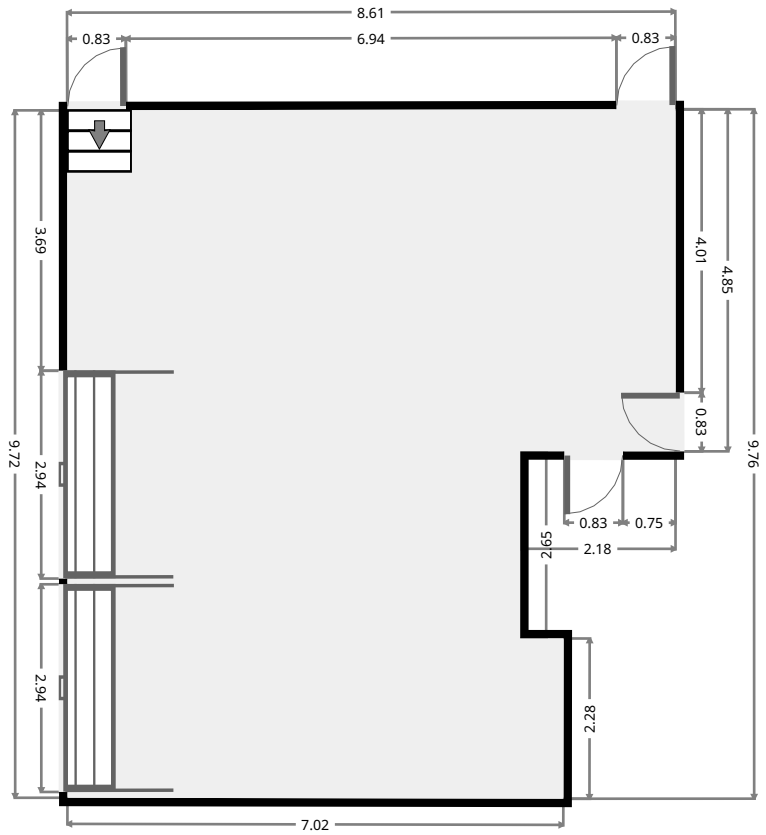

Garage

Width: 8.61 m
 Length: 9.76 m
 Area: 74.51 m²
 Perimeter: 37.95 m

Laundry Room

Width: 2.13 m
 Length: 2.44 m
 Area: 5.18 m²
 Perimeter: 9.13 m

174 Wooster Street

Living/Kitchen/Dining

Width: 7.05 m
 Length: 7.07 m
 Area: 47.58 m²
 Perimeter: 28.24 m

Study

Width: 2.42 m
 Length: 2.96 m
 Area: 6.88 m²
 Perimeter: 10.76 m

174 Wooster Street

Hall

Width: 4.24 m
 Length: 7.15 m
 Area: 13.50 m²
 Perimeter: 24.01 m

Bedroom

Width: 3.62 m
 Length: 3.63 m
 Area: 13.16 m²
 Perimeter: 14.51 m

THIS FLOORPLAN IS PROVIDED WITHOUT WARRANTY OF ANY KIND. SENSOPIA DISCLAIMS ANY WARRANTY INCLUDING, WITHOUT LIMITATION, SATISFACTORY QUALITY OR ACCURACY OF DIMENSIONS.

174 Wooster Street

Master Bedroom

Width: 4.26 m
Length: 4.29 m
Area: 17.26 m²
Perimeter: 17.09 m

•
Width: 1.05 m
Length: 1.15 m
Area: 1.21 m²
Perimeter: 4.40 m

174 Wooster Street

Storage

Width: 1.49 m
Length: 2.26 m
Area: 3.36 m²
Perimeter: 7.49 m