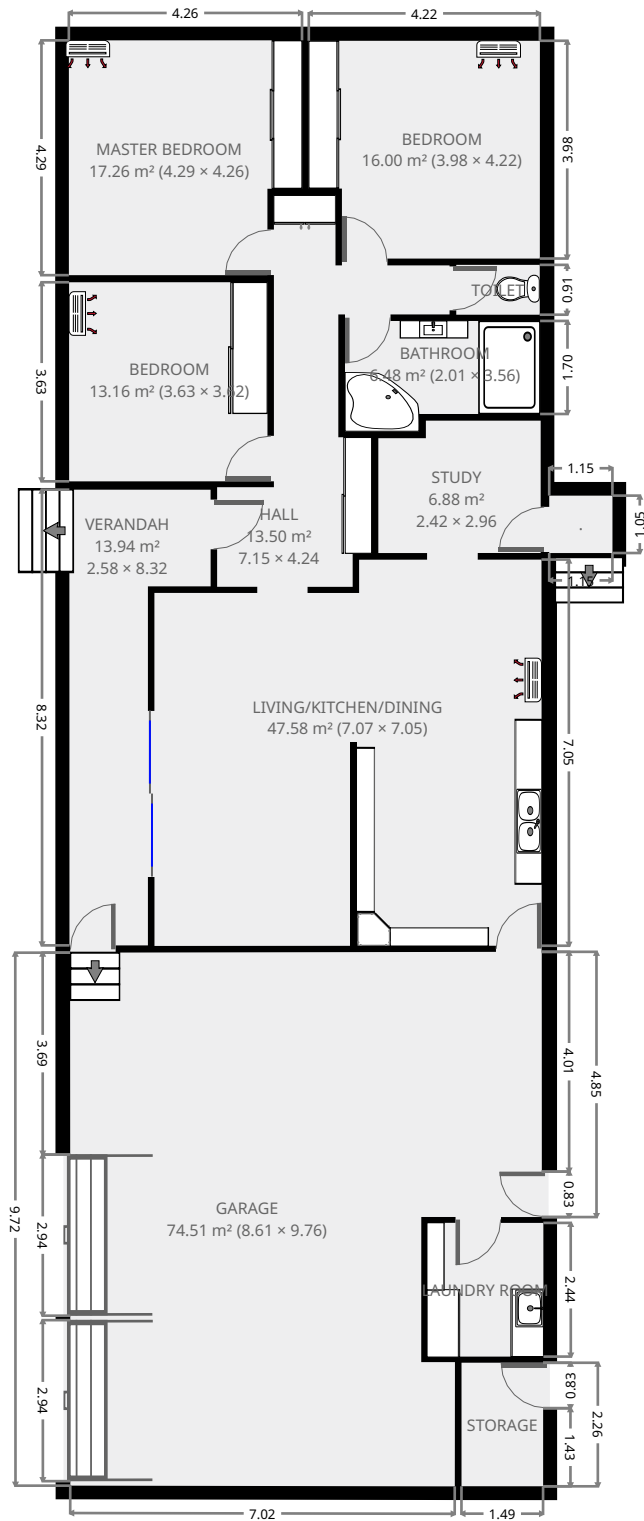

174 Wooster Street

Ground Floor

THIS FLOORPLAN IS PROVIDED WITHOUT WARRANTY OF ANY KIND. SENSOPIA DISCLAIMS ANY WARRANTY INCLUDING, WITHOUT LIMITATION, SATISFACTORY QUALITY OR ACCURACY OF DIMENSIONS.

174 Wooster Street

Garage

Width: 8.61 m
 Length: 9.76 m
 Area: 74.51 m²
 Perimeter: 37.95 m

Laundry Room

Width: 2.13 m
 Length: 2.44 m
 Area: 5.18 m²
 Perimeter: 9.13 m

174 Wooster Street

Living/Kitchen/Dining

Width: 7.05 m
 Length: 7.07 m
 Area: 47.58 m²
 Perimeter: 28.24 m

Study

Width: 2.42 m
 Length: 2.96 m
 Area: 6.88 m²
 Perimeter: 10.76 m

174 Wooster Street

Hall

Width: 4.24 m
 Length: 7.15 m
 Area: 13.50 m²
 Perimeter: 24.01 m

Bedroom

Width: 3.62 m
 Length: 3.63 m
 Area: 13.16 m²
 Perimeter: 14.51 m

THIS FLOORPLAN IS PROVIDED WITHOUT WARRANTY OF ANY KIND. SENSOPIA DISCLAIMS ANY WARRANTY INCLUDING, WITHOUT LIMITATION, SATISFACTORY QUALITY OR ACCURACY OF DIMENSIONS.

174 Wooster Street

Master Bedroom

Width: 4.26 m
Length: 4.29 m
Area: 17.26 m²
Perimeter: 17.09 m